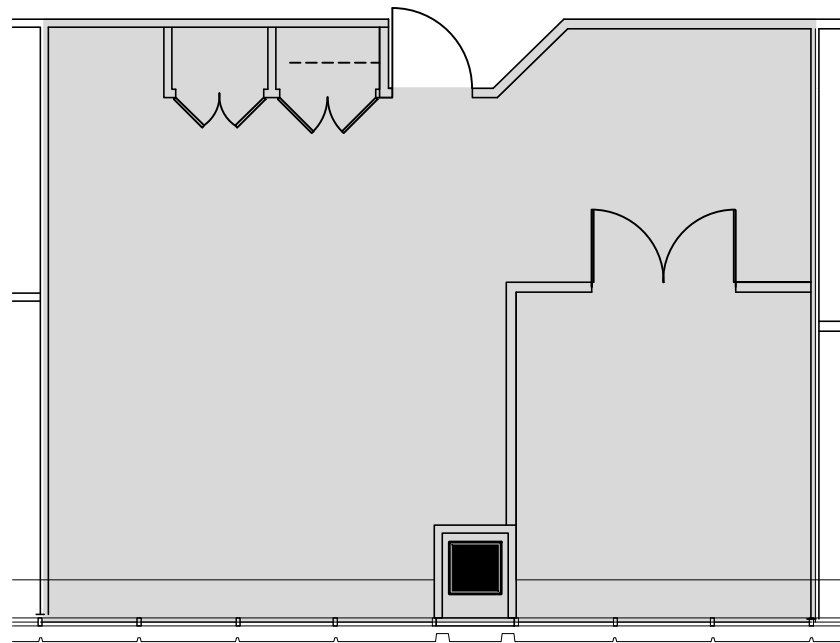

4TH FLOOR KEY PLAN

SUITE 403 - 4TH FLOOR SPACE  
445 HAMILTON AVENUE  
WHITE PLAINS, NEW YORK 10601

SCALE: 1/8" = 1'-0"

DATE: JUNE 22, 2022