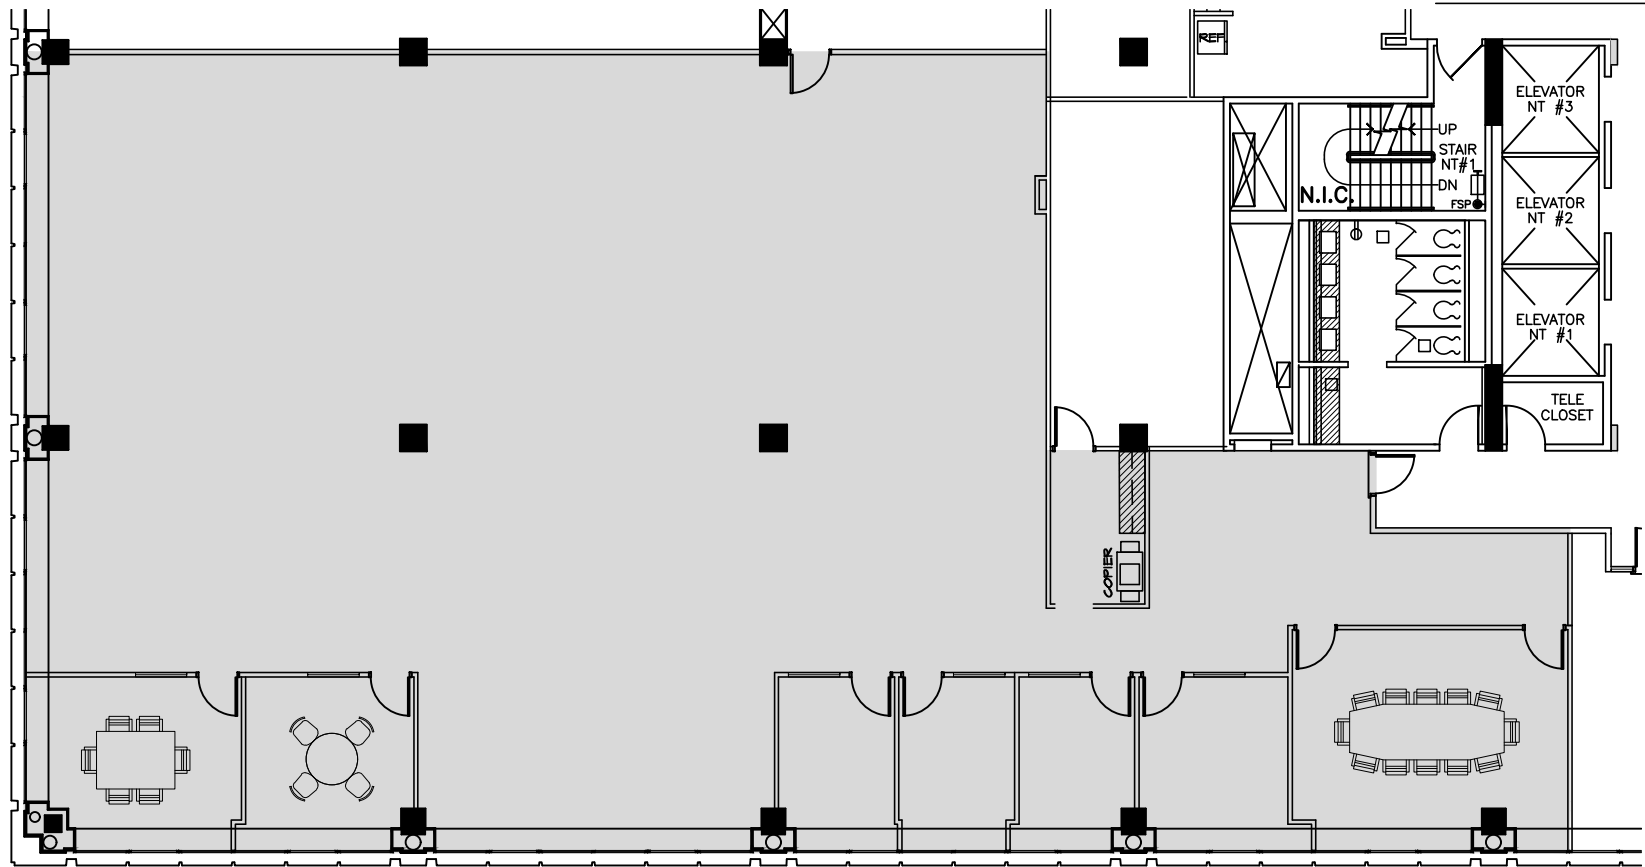

8TH FLOOR KEY PLAN

8TH FLOOR SPACE  
 445 HAMILTON AVENUE  
 WHITE PLAINS, NEW YORK 10601

SCALE: NOT TO SCALE

DATE: MARCH 3, 2022