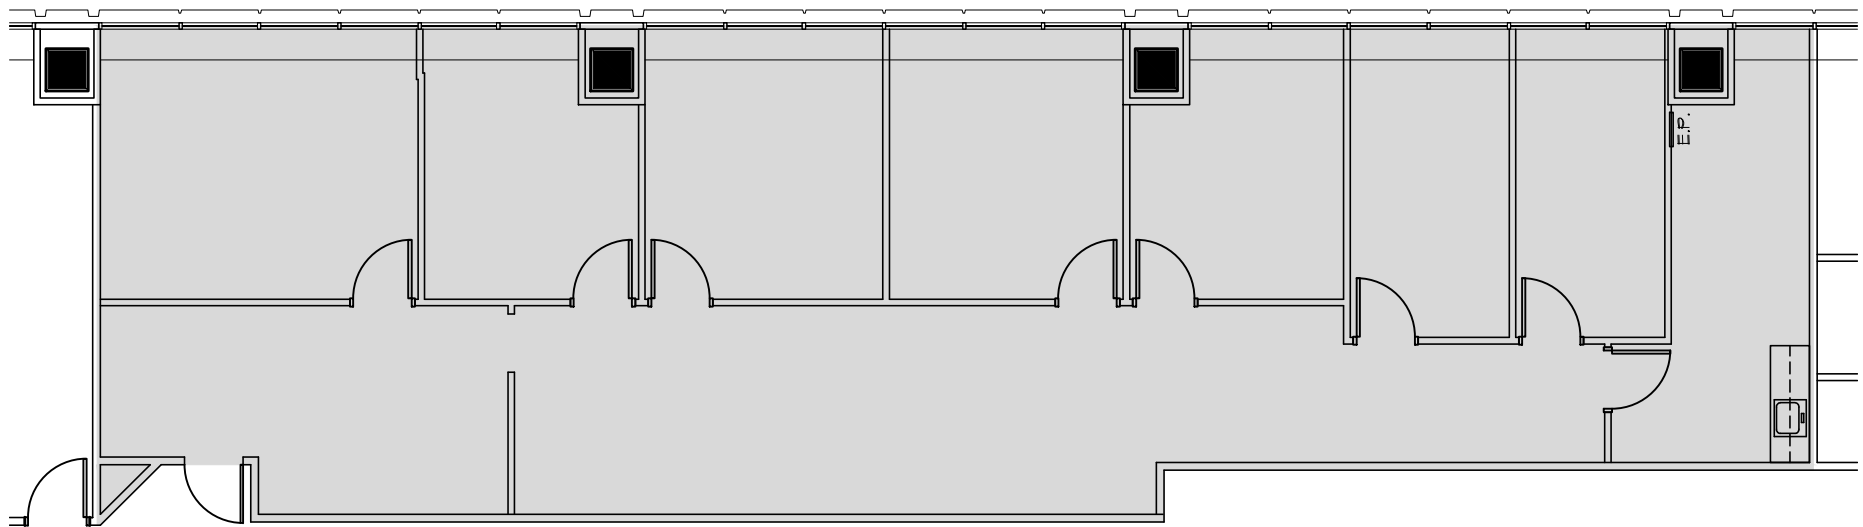

6TH FLOOR KEY PLAN

SUITE 607 - 6TH FLOOR
445 HAMILTON AVENUE
WHITE PLAINS, NEW YORK 10601

SCALE: NOT TO SCALE

DATE: MARCH 9, 2022