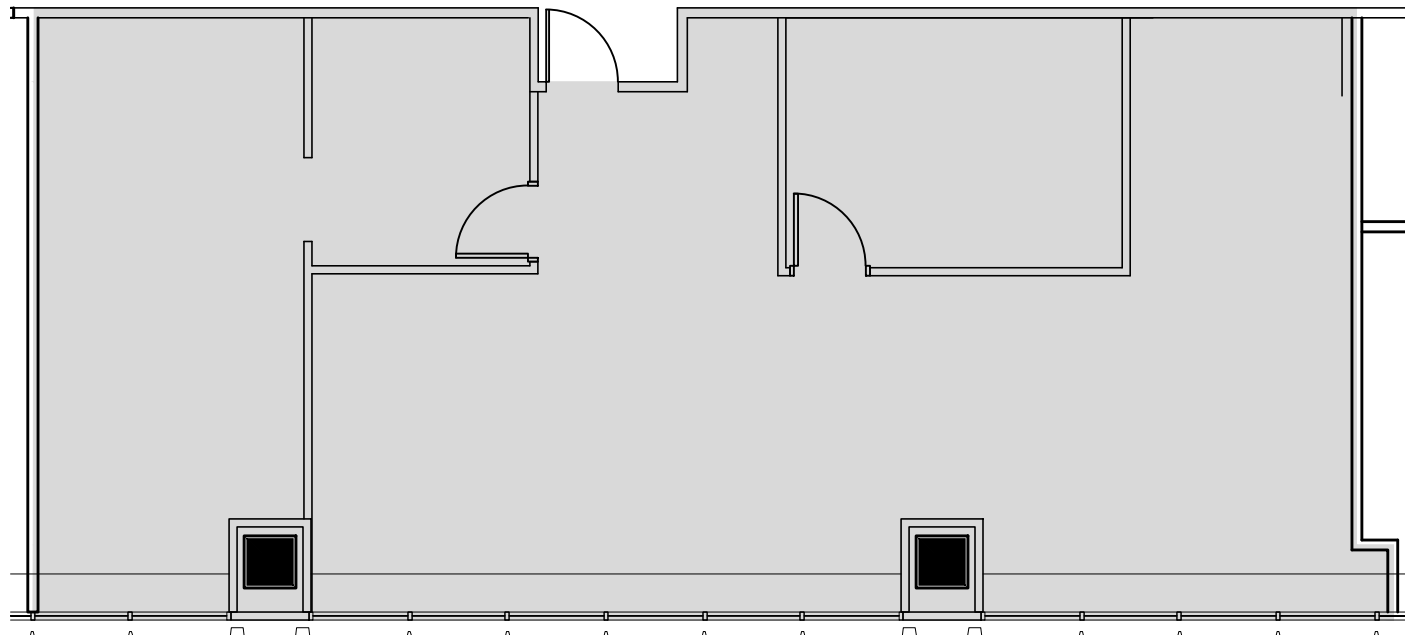

5TH FLOOR KEY PLAN

5TH FLOOR OFFICE SPACE
445 HAMILTON AVENUE
WHITE PLAINS, NEW YORK 10601

SCALE: 1/8" = 1'-0"

DATE: MARCH 3, 2022