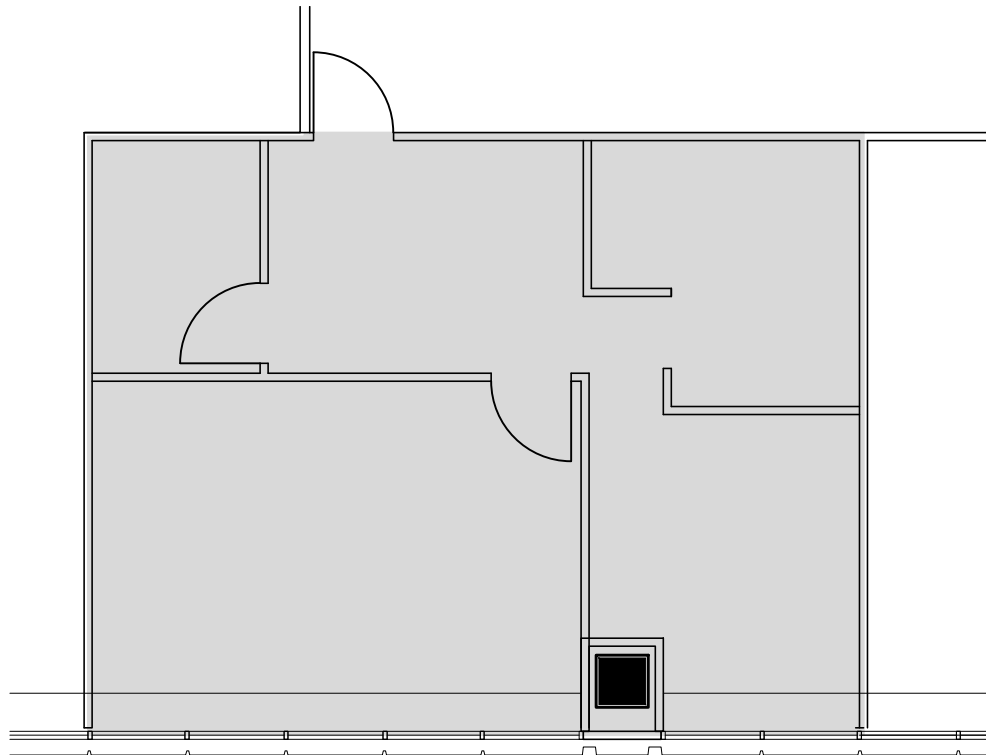

4TH FLOOR KEY PLAN

ARGENT VENTURES

SUITE 402 - 4TH FLOOR SPACE

445 HAMILTON AVENUE
WHITE PLAINS, NEW YORK 10601

SCALE: 1/8" = 1'-0"

DATE: MARCH 9, 2022

CUSHMAN &
WAKEFIELD