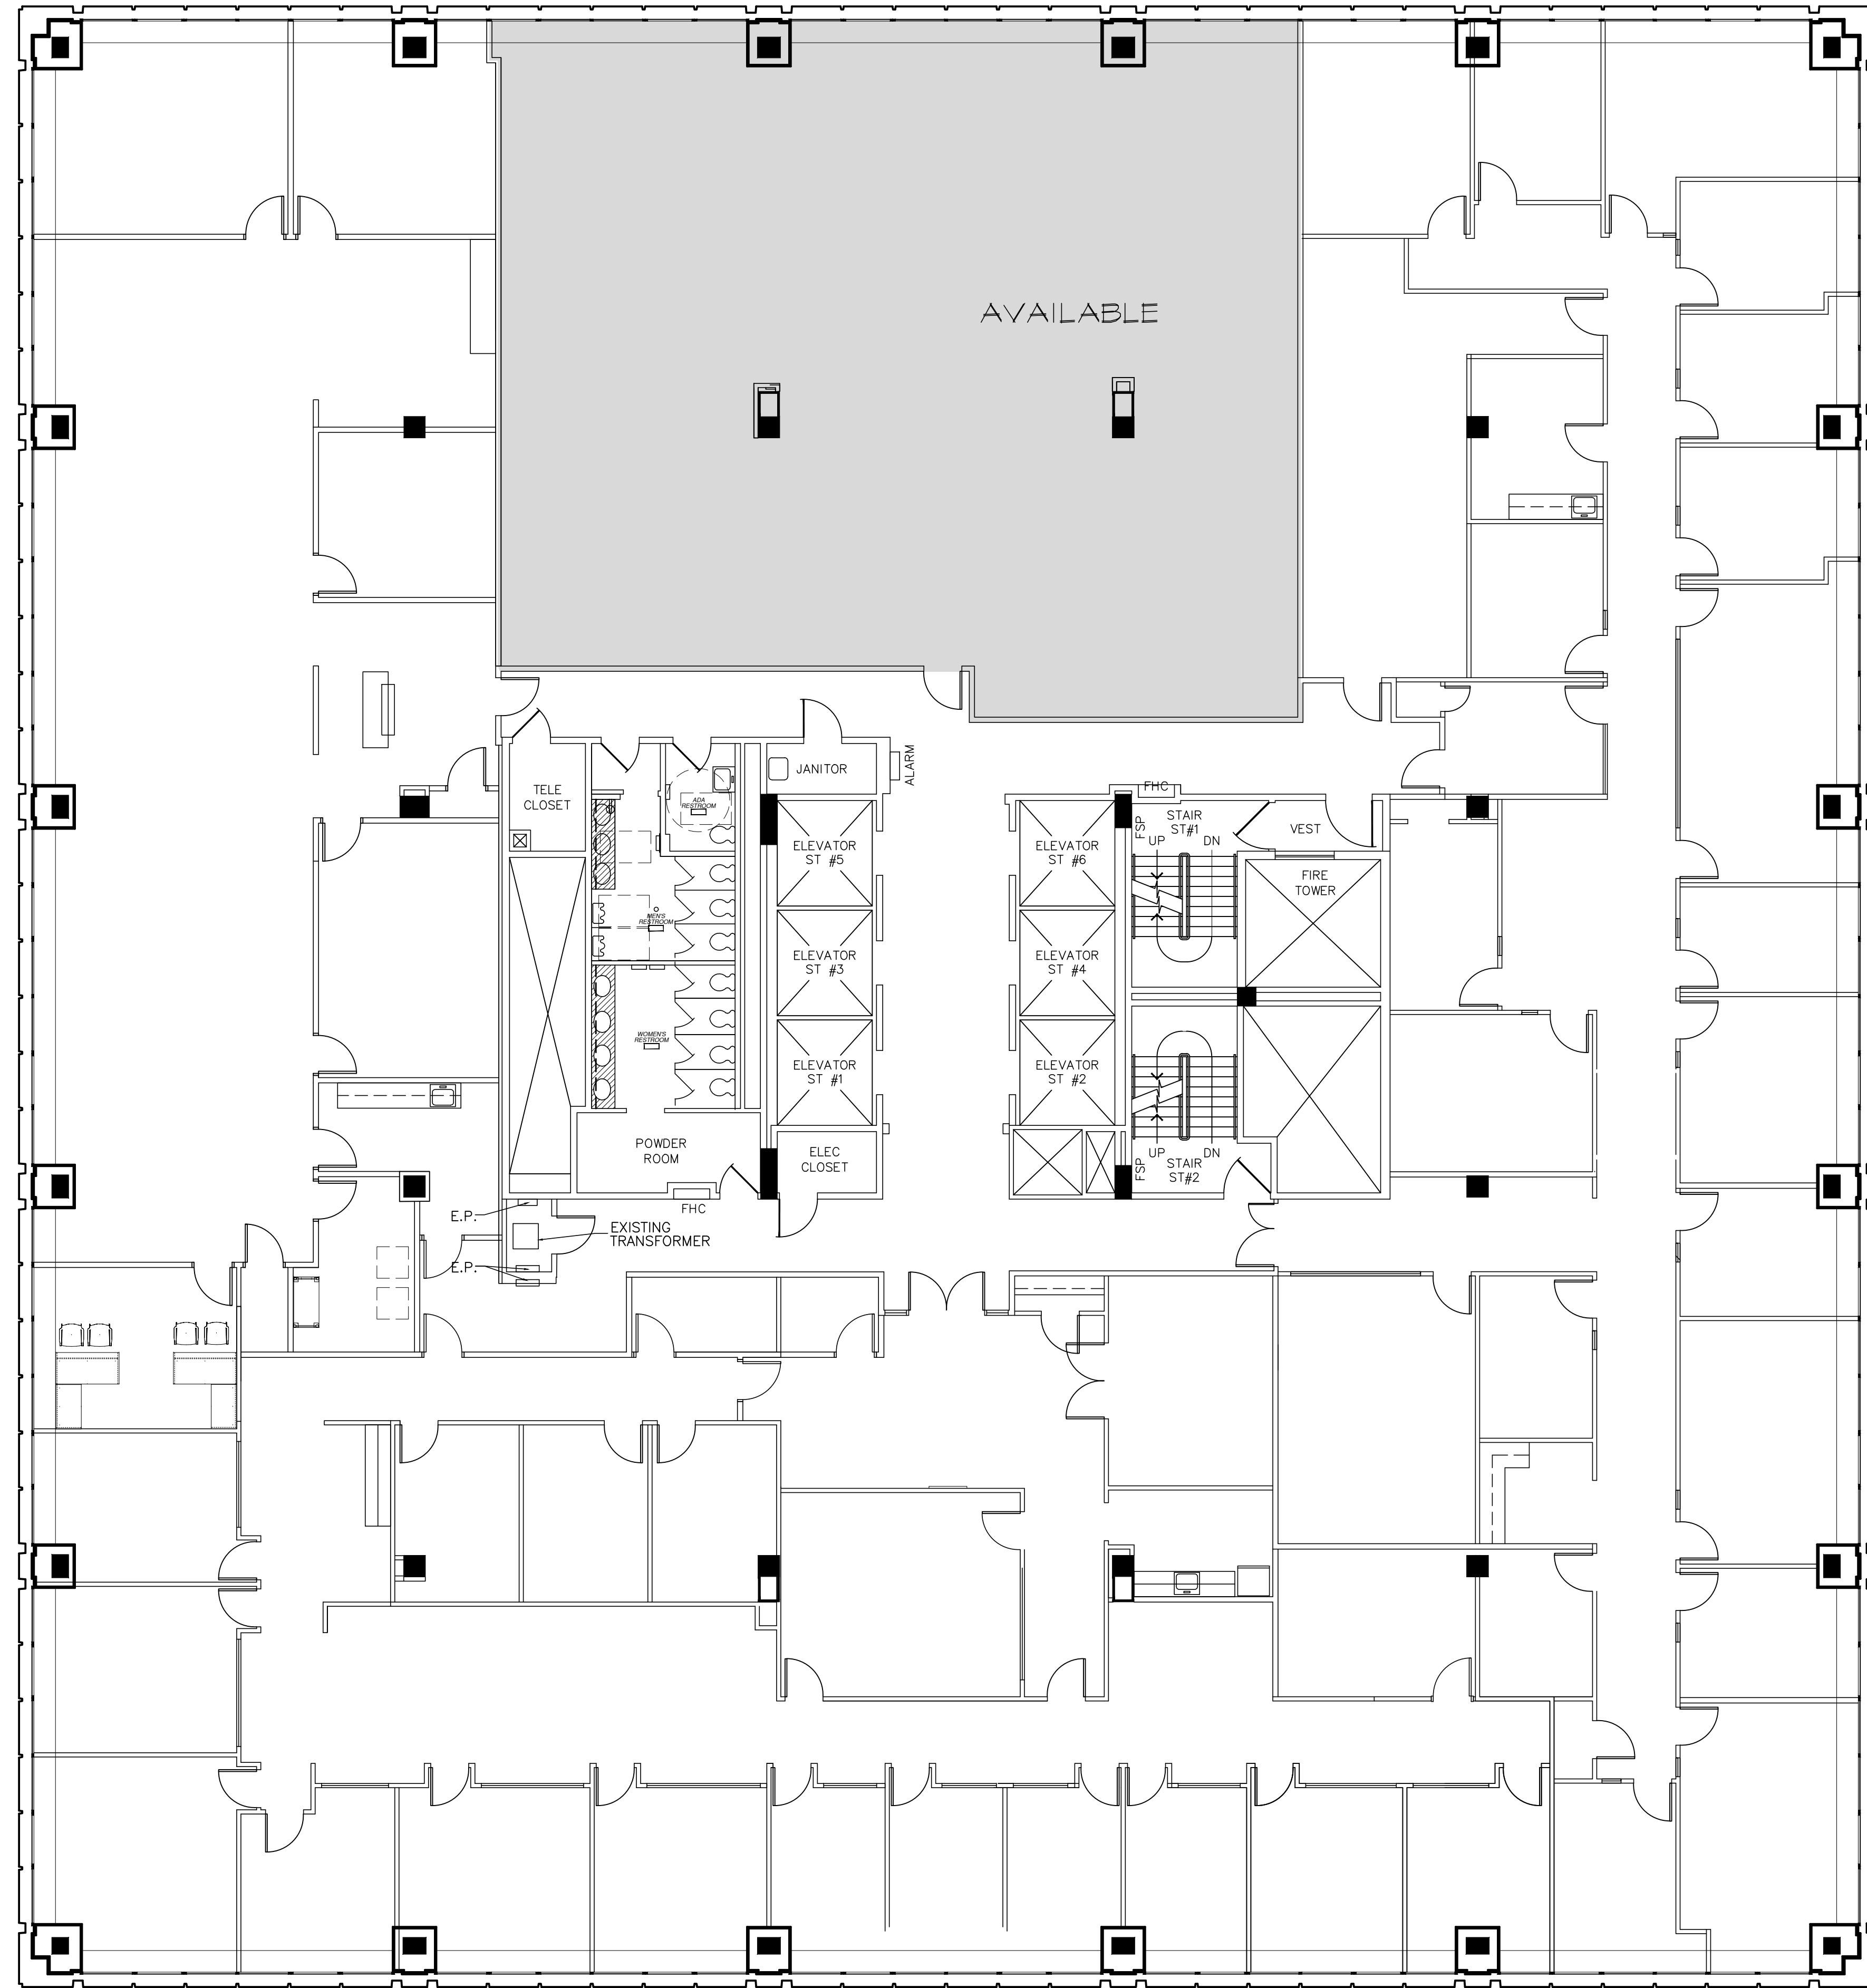

PLAZA

NORTH BROADWAY

① TENTH FLOOR
SCALE: 1/8"=1'-0"

CARDARELLI
DESIGN & ARCHITECTURE, P.C.
297 KNOLLWOOD ROAD, SUITE 202
WHITE PLAINS, NY 10607
PHONE: 914-437-9554 / FAX: 914-437-9555

EXISTING CONDITIONS
ONE NORTH BROADWAY
WHITE PLAINS, NY 10601
TENTH FLOOR

NO.	ISSUE	DATE
1.	ISSUED TO LANDLORD FOR REVIEW.	03/03/22

SCALE:	DATE:	PROJECT NO.:
AS NOTED	03/03/22	22-000-00
DRAWN BY:	CHECKED BY:	APPROVED BY:
AJM		

DRAWING TITLE:
FLOOR PLAN

DRAWING NO.: EIO