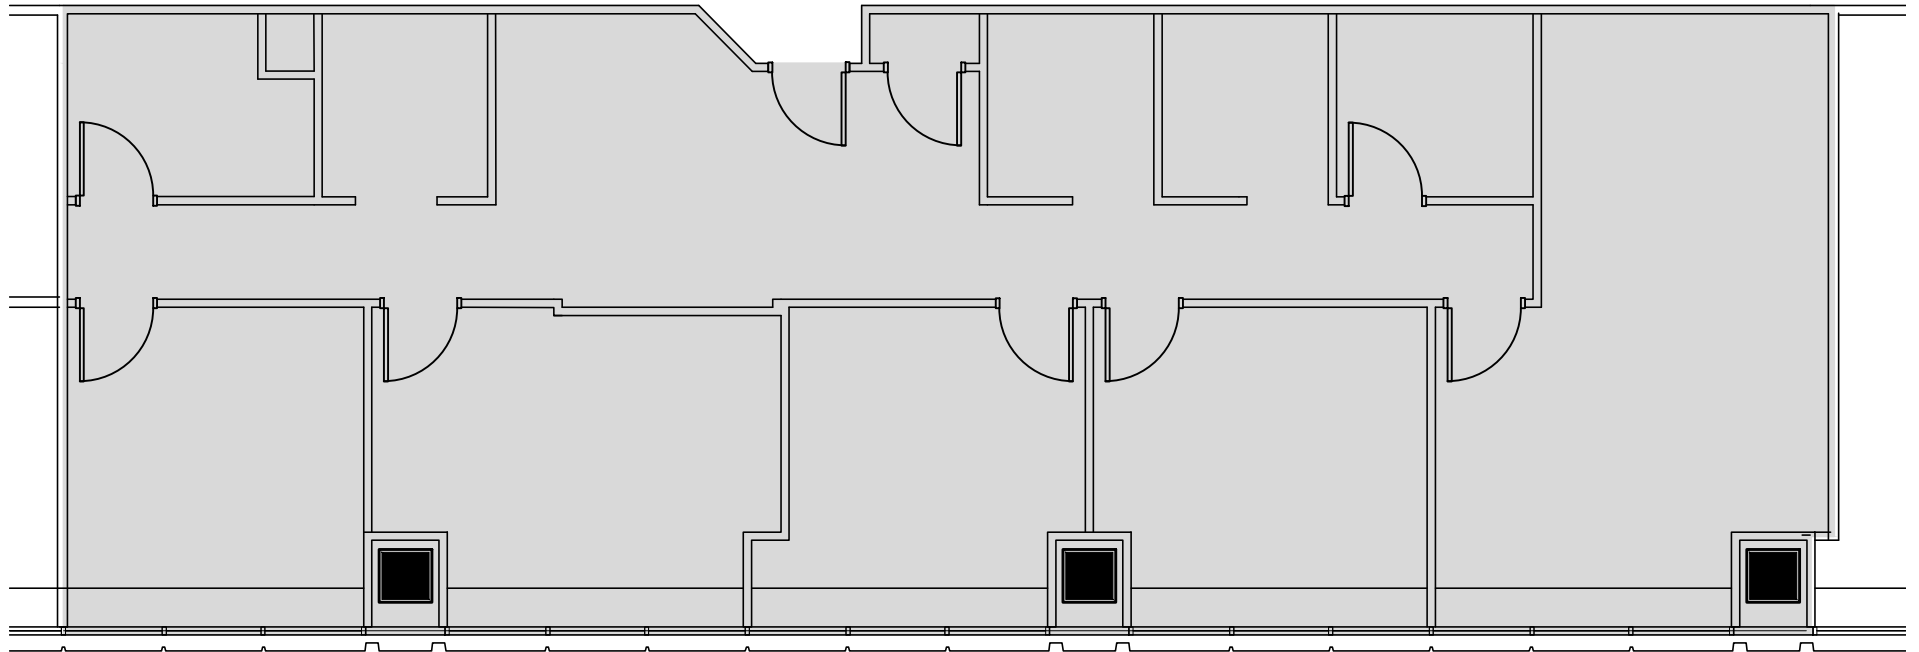

6TH FLOOR KEY PLAN

6TH FLOOR OFFICE SPACE - SUITE 603

445 HAMILTON AVENUE
WHITE PLAINS, NEW YORK 10601

SCALE: NOT TO SCALE

DATE: MARCH 15, 2023