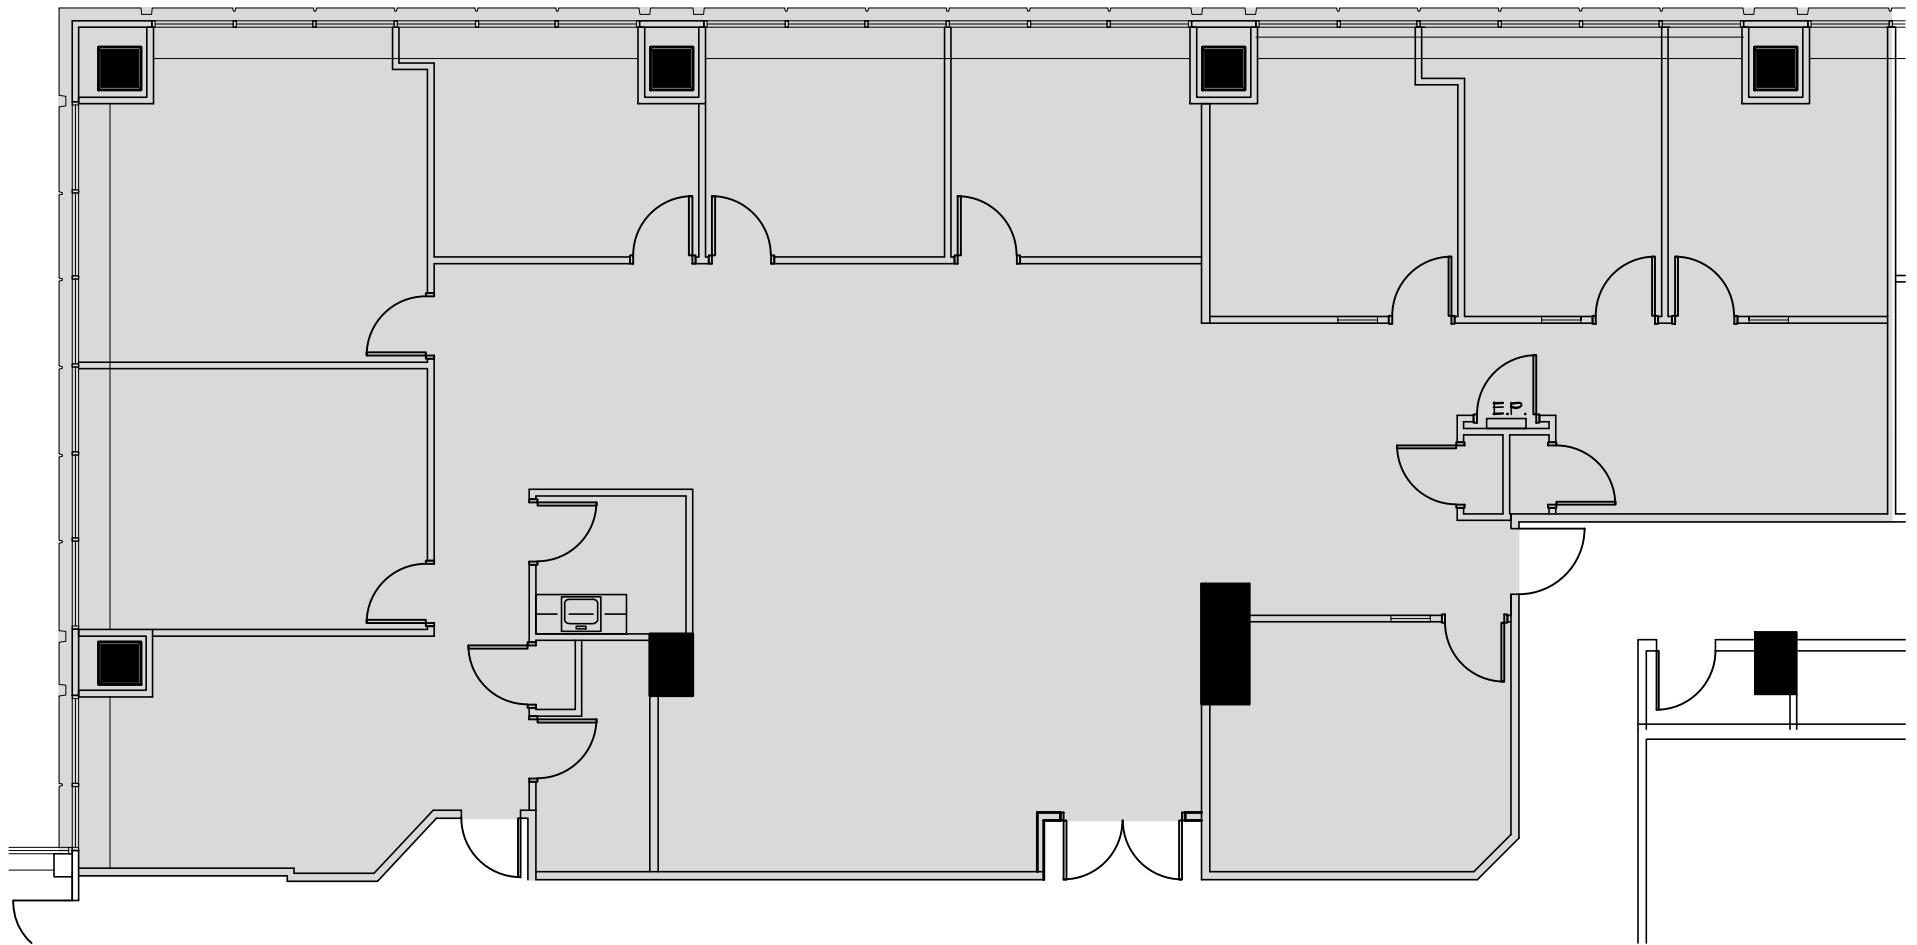

FOURTH FLOOR KEY PLAN

SUITE 407 - 4TH FLOOR SPACE

445 HAMILTON AVENUE
WHITE PLAINS, NEW YORK 10601

SCALE: 1/8" = 1'-0"

DATE: MARCH 3, 2022

4TH FLOOR KEY PLAN

SCALE: NOT TO SCALE

4TH FLOOR OFFICE SPACE