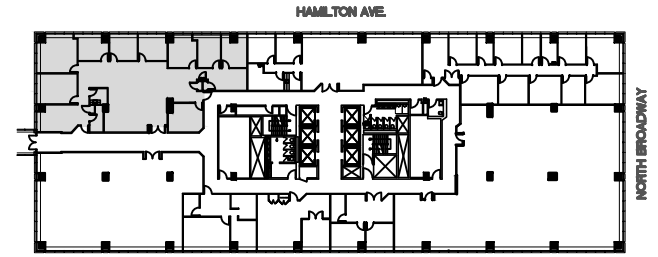

FOURTH FLOOR KEY PLAN

SUITE 407 - 4TH FLOOR SPACE

445 HAMILTON AVENUE
WHITE PLAINS, NEW YORK 10601

SCALE: 1/8" = 1'-0"

DATE: MARCH 3, 2022

4TH FLOOR KEY PLAN

SCALE: NOT TO SCALE

4TH FLOOR OFFICE SPACE