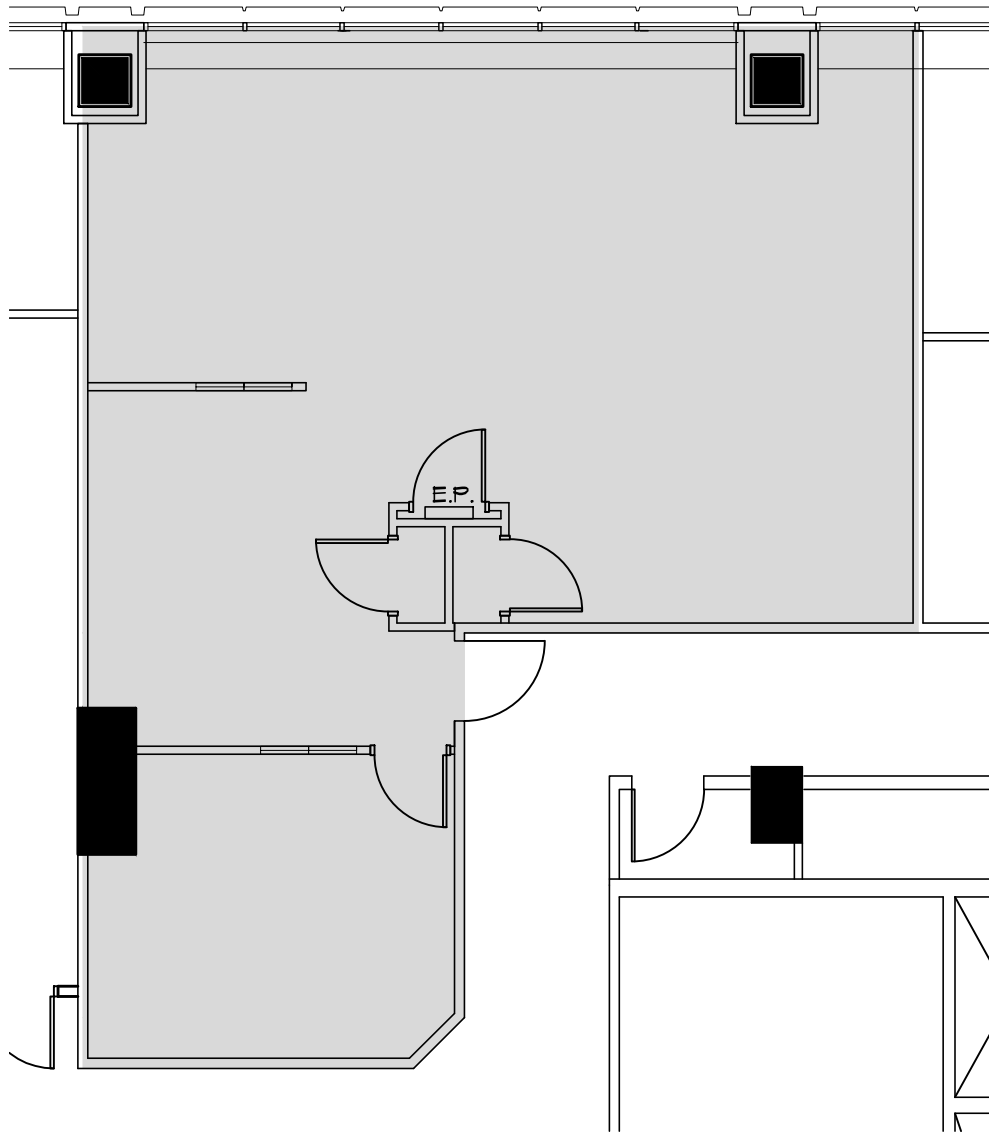

FOURTH FLOOR KEY PLAN

SUITE 407 - 4TH FLOOR SPACE

445 HAMILTON AVENUE
WHITE PLAINS, NEW YORK 10601

SCALE: 1/8" = 1'-0"

DATE: MARCH 3, 2022

4TH FLOOR KEY PLAN

SCALE: NOT TO SCALE

4TH FLOOR OFFICE SPACE