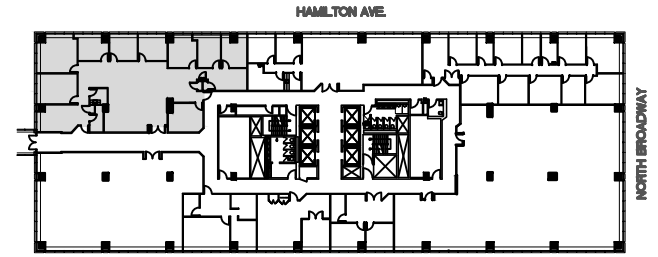

4TH FLOOR KEY PLAN

SUITE 408 - 4TH FLOOR SPACE

445 HAMILTON AVENUE
WHITE PLAINS, NEW YORK 10601

SCALE: NOT TO SCALE

DATE: OCTOBER 20, 2022

4TH FLOOR KEY PLAN

SCALE: NOT TO SCALE

4TH FLOOR OFFICE SPACE