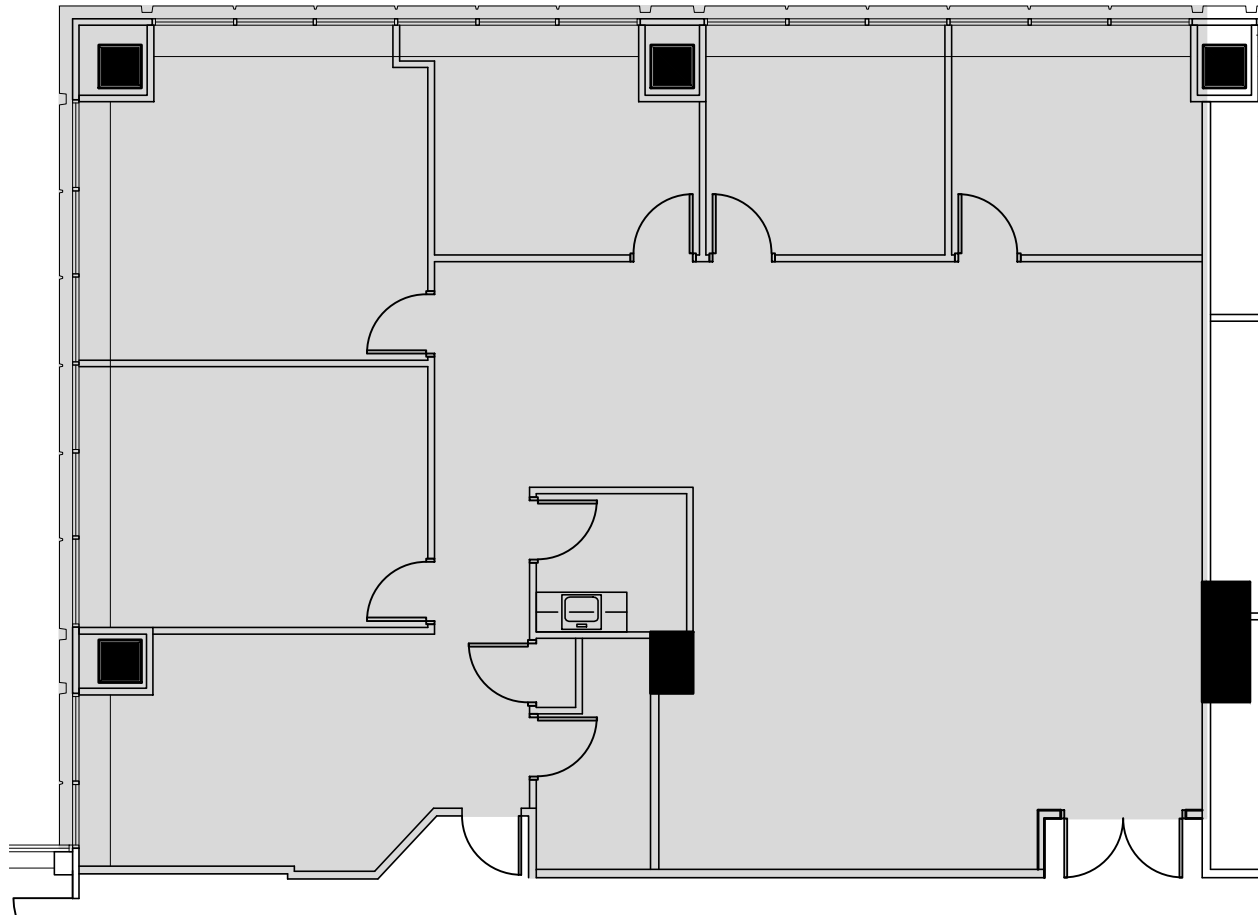

4TH FLOOR KEY PLAN

SUITE 408 - 4TH FLOOR SPACE

445 HAMILTON AVENUE
WHITE PLAINS, NEW YORK 10601

SCALE: NOT TO SCALE

DATE: OCTOBER 20, 2022

4TH FLOOR KEY PLAN

SCALE: NOT TO SCALE

4TH FLOOR OFFICE SPACE