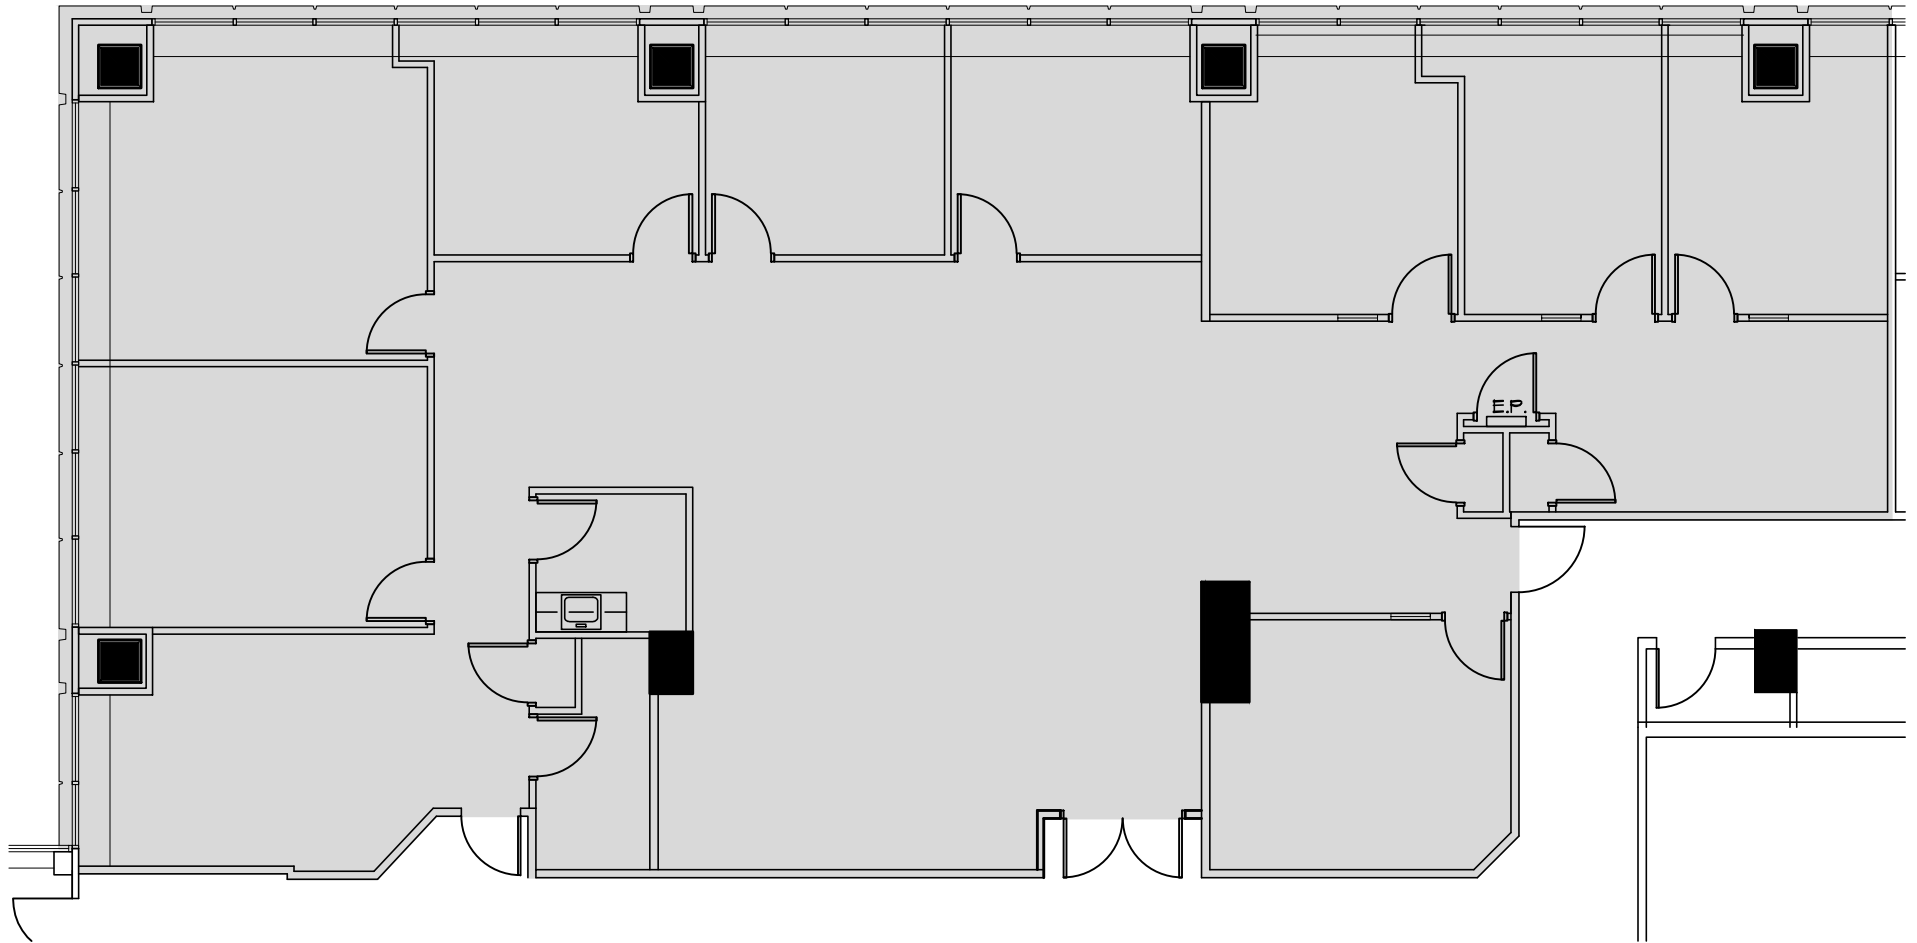

4TH FLOOR KEY PLAN

SUITE 408 - 4TH FLOOR SPACE

445 HAMILTON AVENUE
WHITE PLAINS, NEW YORK 10601

SCALE: NOT TO SCALE

DATE: OCTOBER 20, 2022

4TH FLOOR KEY PLAN

SCALE: NOT TO SCALE

4TH FLOOR OFFICE SPACE