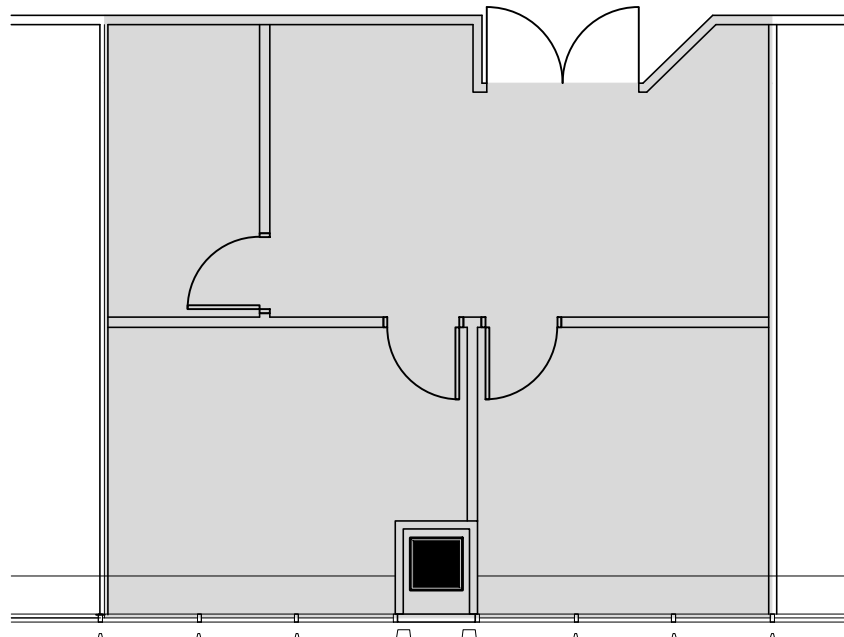

4TH FLOOR KEY PLAN

SUITE 403 - 4TH FLOOR SPACE
445 HAMILTON AVENUE
WHITE PLAINS, NEW YORK 10601

SCALE: 1/8" = 1'-0"

DATE: MARCH 3, 2022