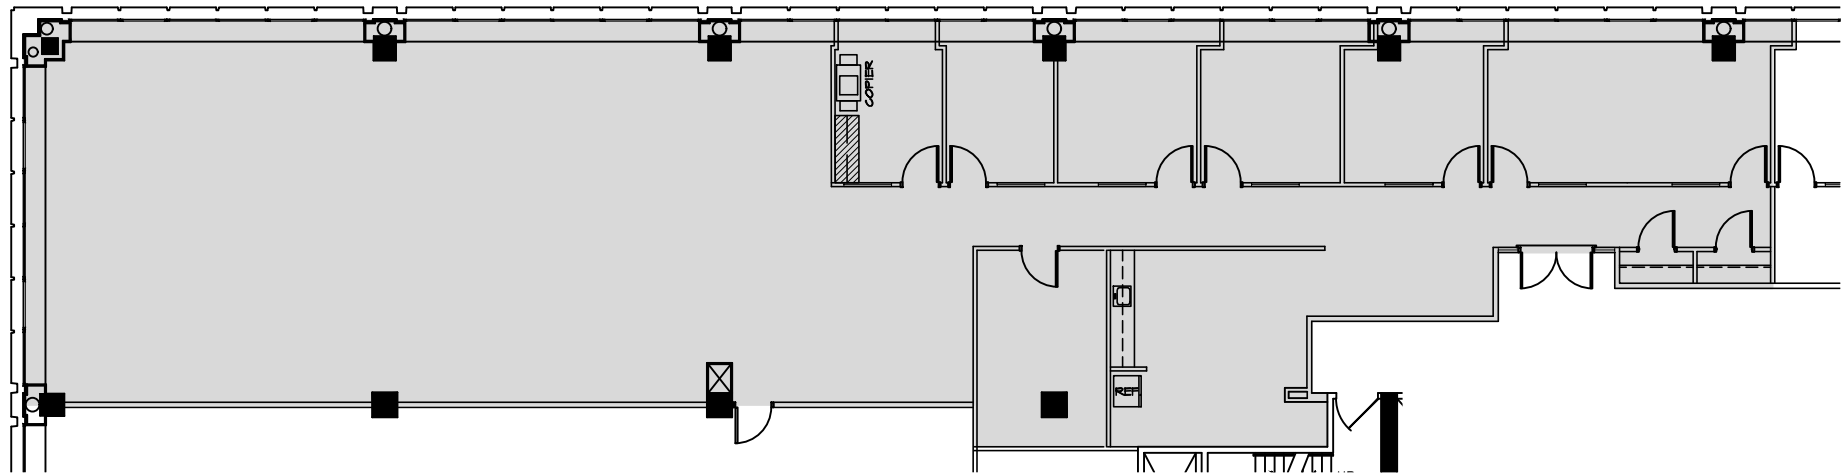

8TH FLOOR KEY PLAN

8TH FLOOR OFFICE SPACE

445 HAMILTON AVENUE
WHITE PLAINS, NEW YORK 10601

SCALE: NOT TO SCALE

DATE: APRIL 22, 2022