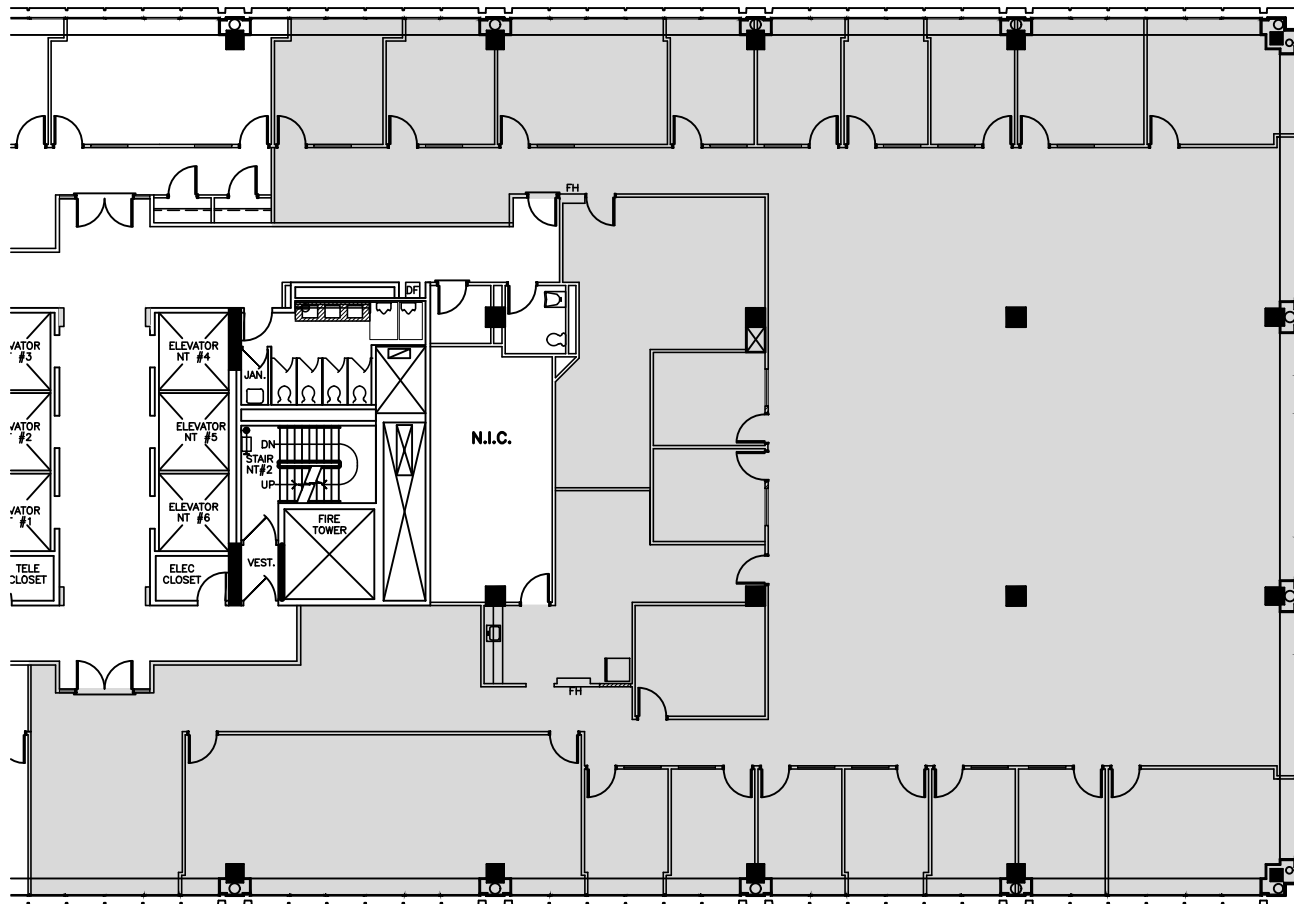

HAMILTON AVE.

NORTH BROADWAY

8TH FLOOR KEY PLAN

SUITE 800 - 8TH FLOOR SPACE  
445 HAMILTON AVENUE  
WHITE PLAINS, NEW YORK 10601

SCALE: NOT TO SCALE

DATE: MARCH 3, 2022