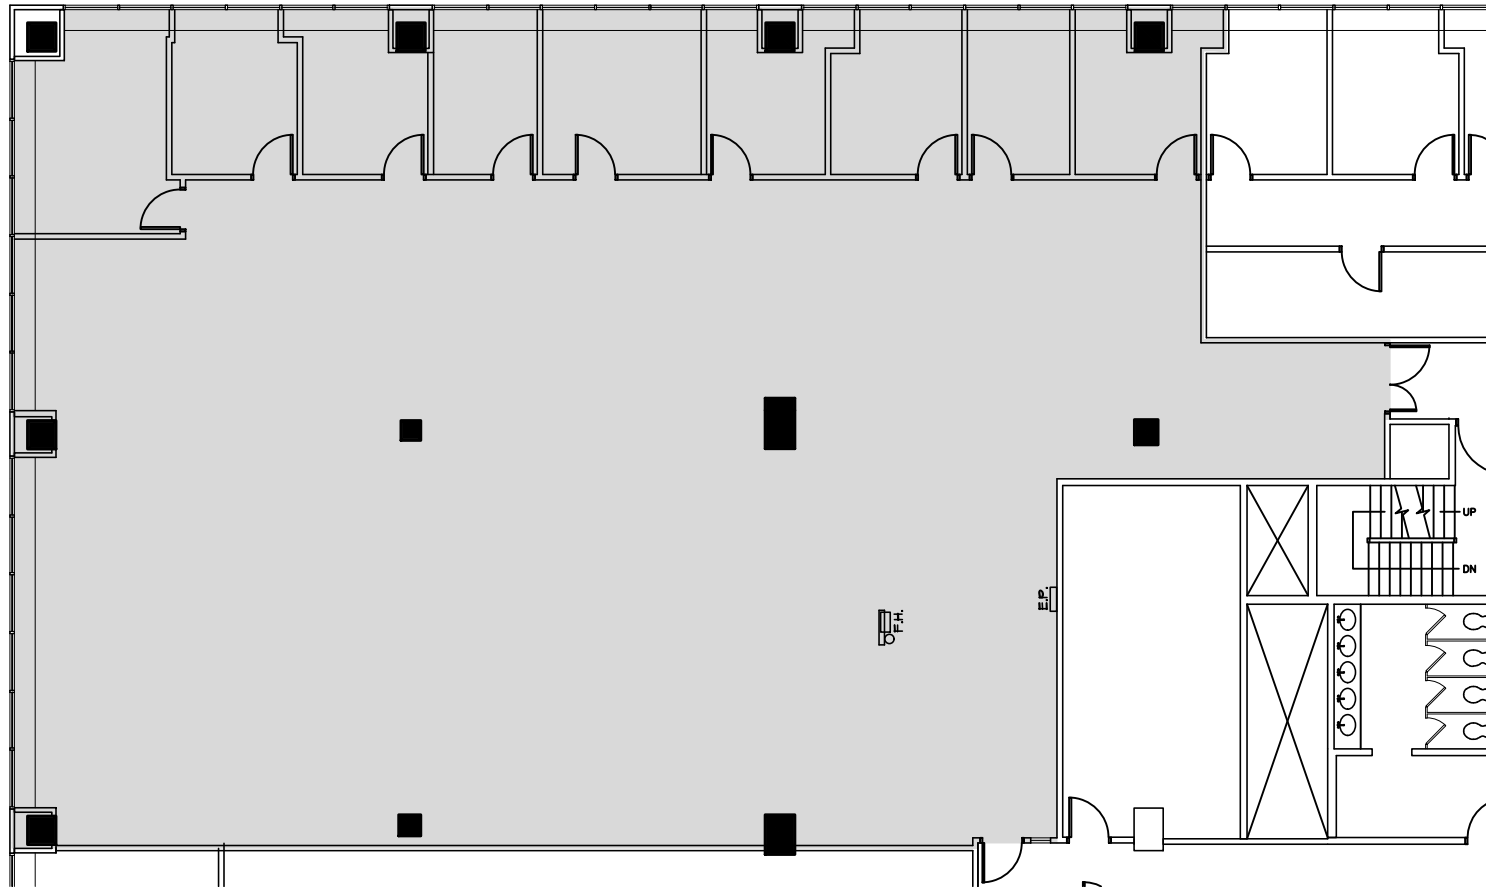

12TH FLOOR KEY PLAN

12TH FLOOR OFFICE SPACE

445 HAMILTON AVENUE
WHITE PLAINS, NEW YORK 10601

SCALE: NOT TO SCALE

DATE: MARCH 3, 2022