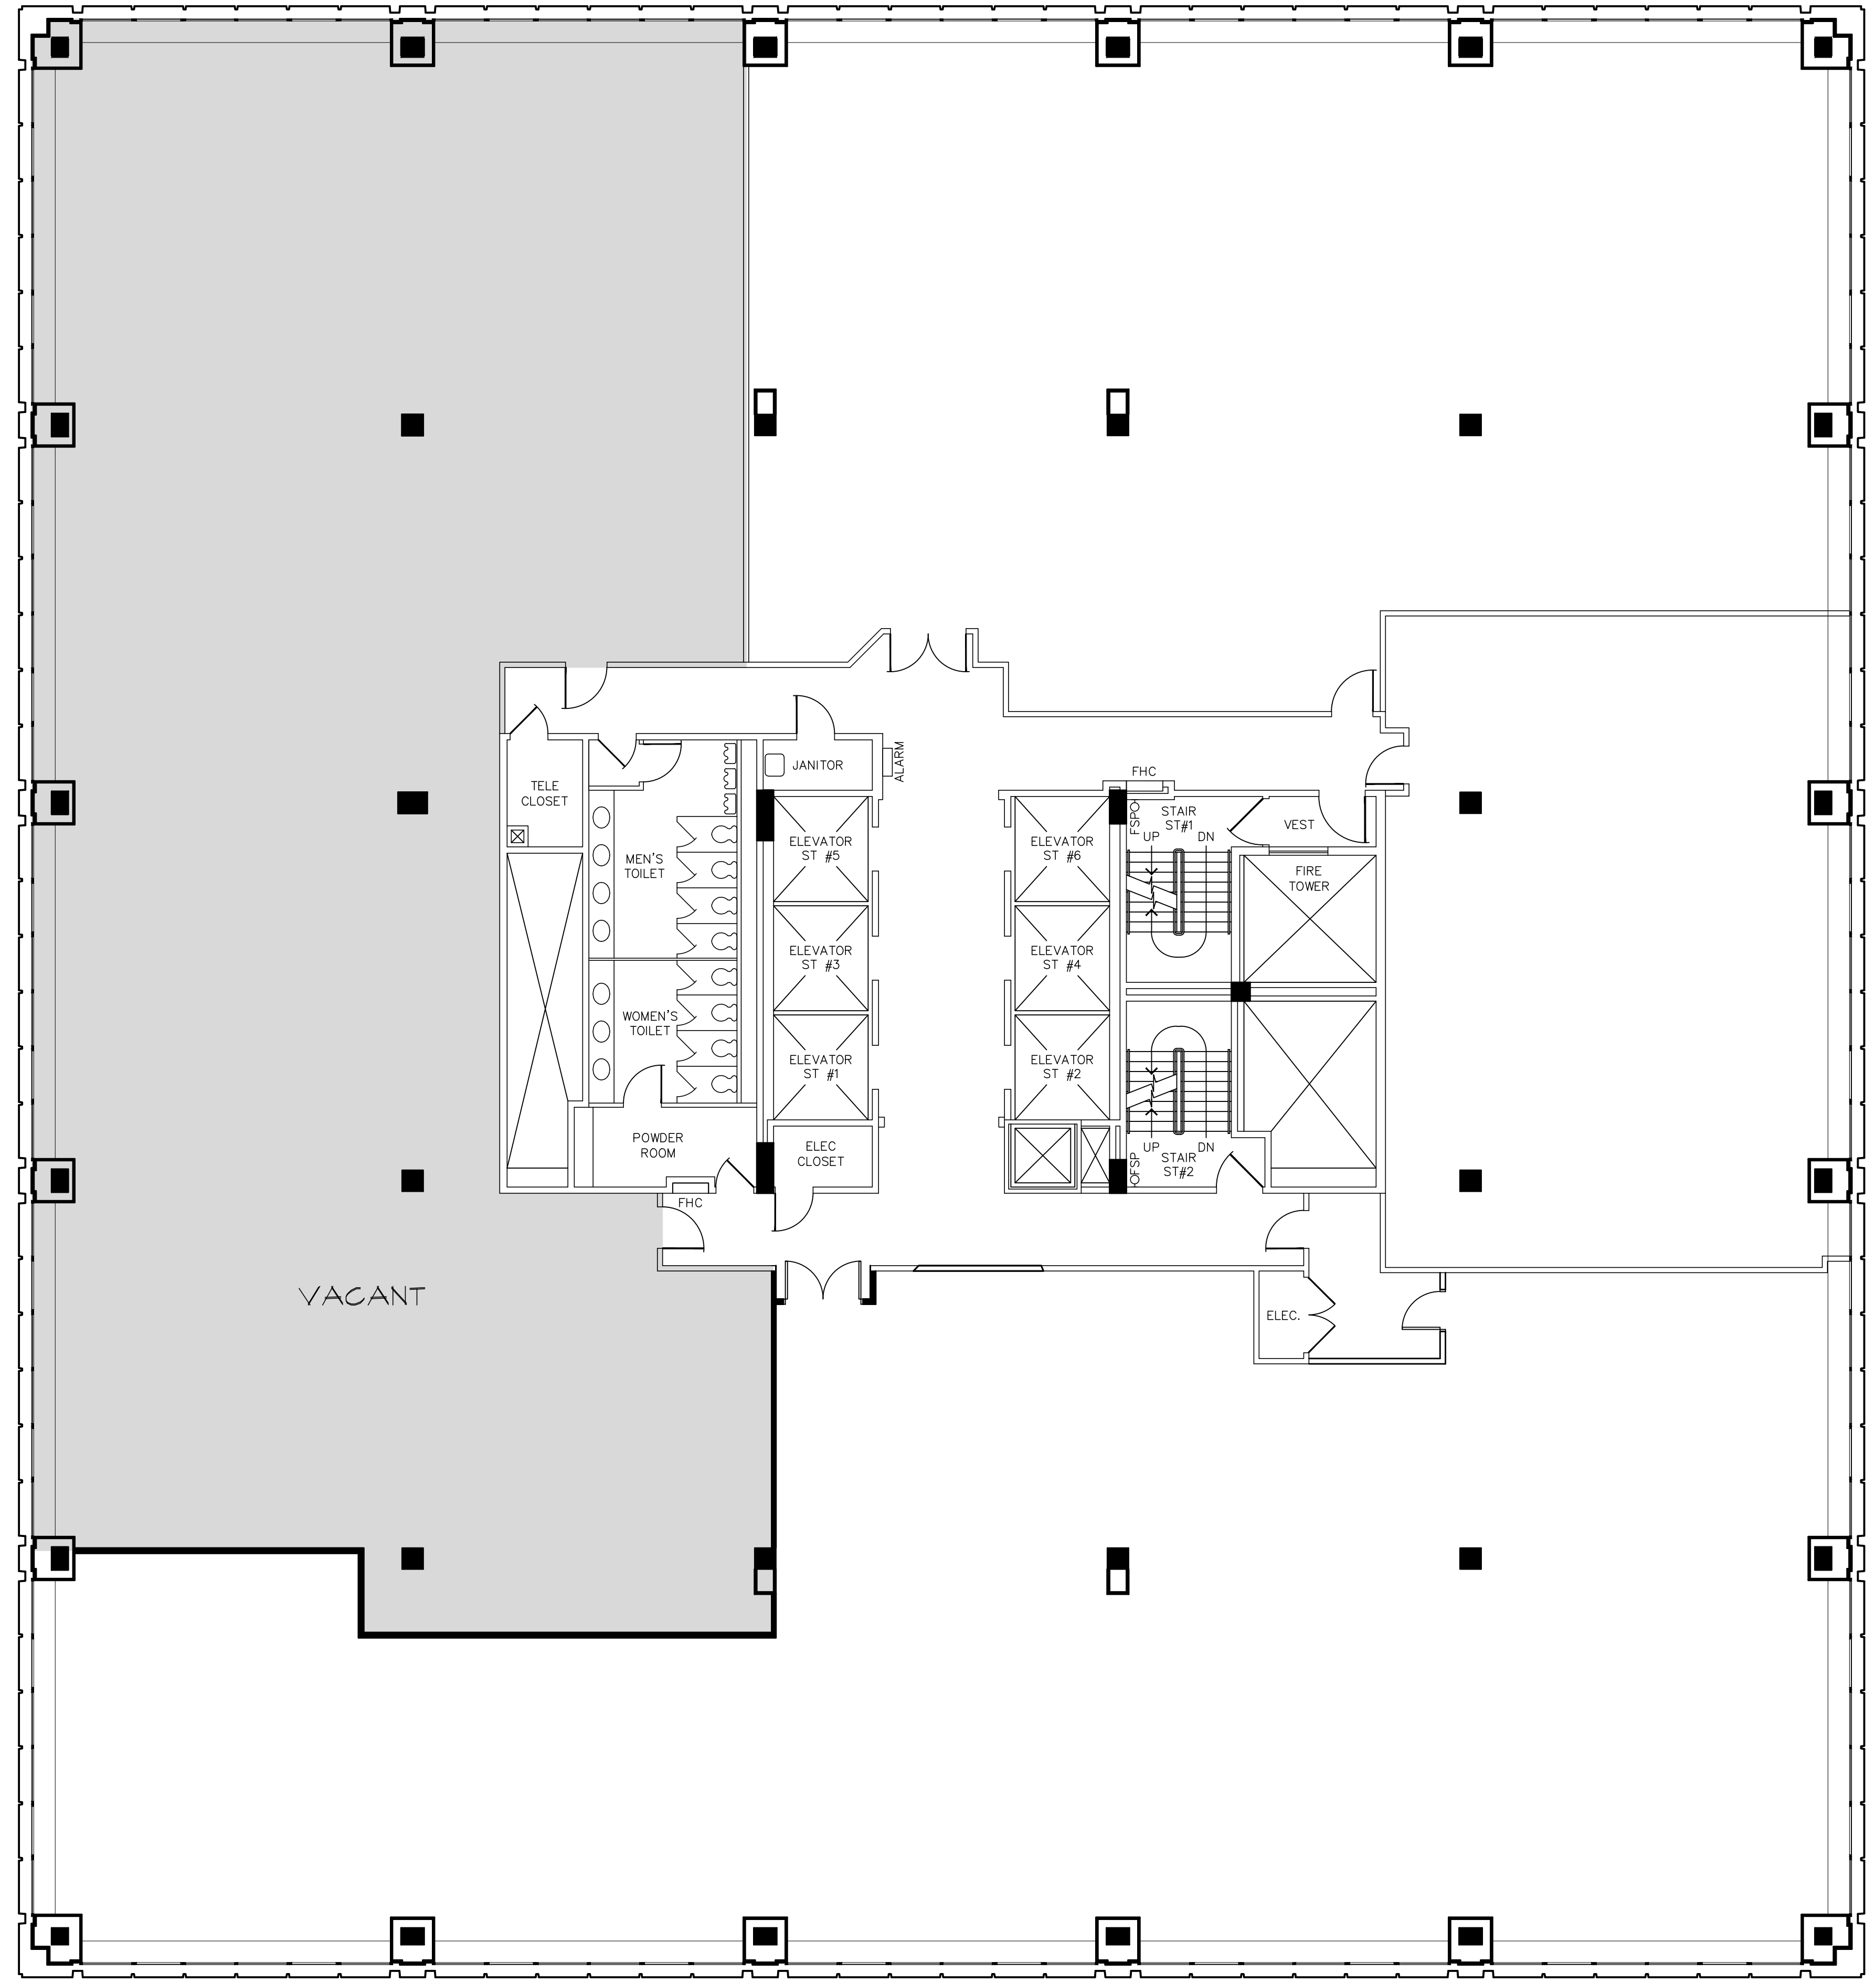

PLAZA

NORTH BROADWAY

1 NINTH FLOOR
SCALE: 1/8"=1'-0"

MAIN ST.

CARDARELLI
DESIGN & ARCHITECTURE, P.C.
297 KNOLLWOOD ROAD, SUITE 202
WHITE PLAINS, NY 10607
PHONE: 914-437-9554 / FAX: 914-437-9555

EXISTING CONDITIONS
ONE NORTH BROADWAY
WHITE PLAINS, NY 10601
NINTH FLOOR

NO.	ISSUE	ISSUED TO LANDLORD FOR REVIEW	DATE
1.			02/03/22

SEAL

SCALE: AS NOTED	DATE: 03/03/22	PROJECT NO.:
DRAWN BY: AJM	CHECKED BY:	22-000-00
DRAWING TITLE: FLOOR PLAN		APPROVED BY:

DRAWING NO: